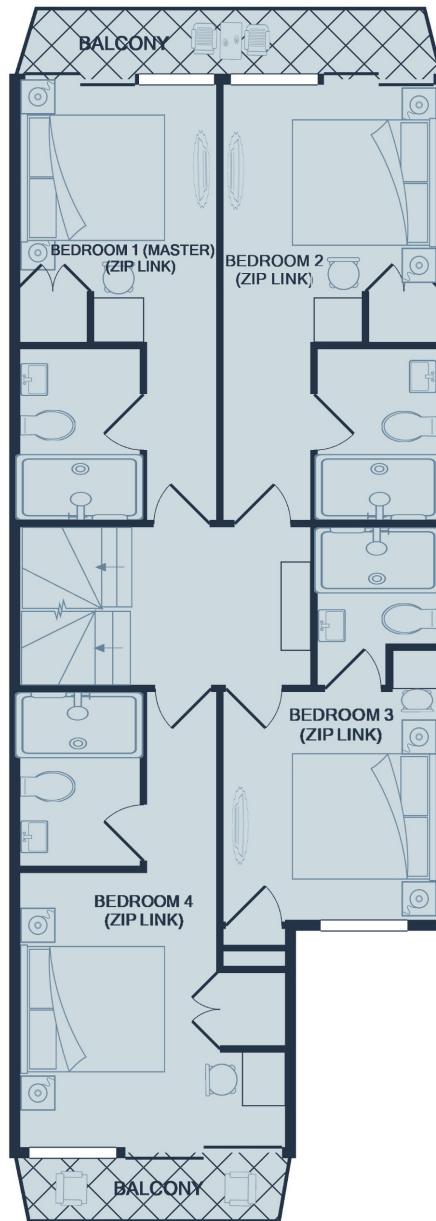

LATITUDE
50

Polsted

GROUND FLOOR

FIRST FLOOR

SECOND FLOOR

SKY HAMMOCK

MEZZANINE