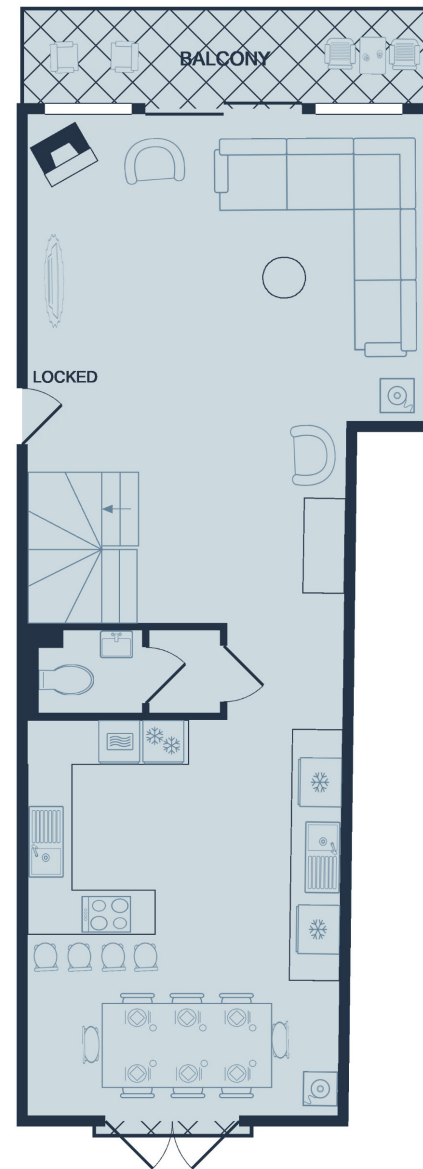

LATITUDE
50

Polsted

GROUND FLOOR

FIRST FLOOR

SECOND FLOOR

SKY HAMMOCK

MEZZANINE