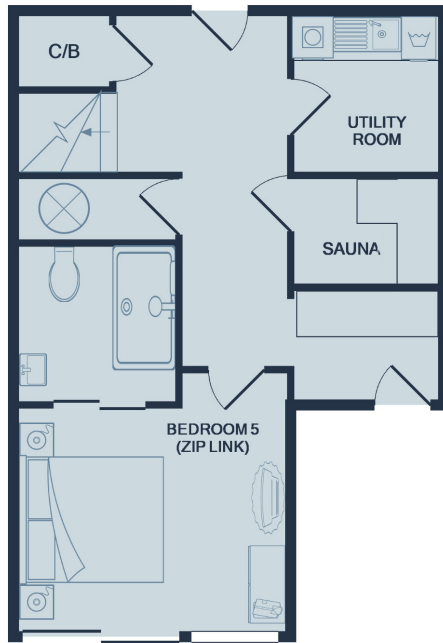

LATITUDE
50

Polsted

GROUND FLOOR

FIRST FLOOR

SECOND FLOOR

SKY HAMMOCK

MEZZANINE