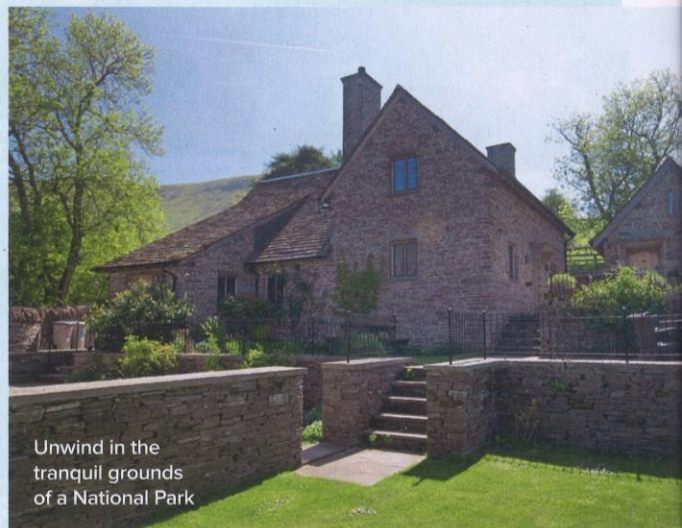

Unwind in the tranquil grounds of a National Park